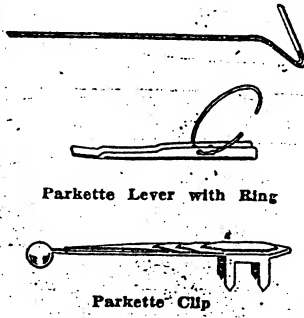

Parkette Bar

PARKETTE PEN PARTS

List Price of Pen Parts	$1.75 Parkette Deluxe	$1.25 Parkette
Nib	1.00	.75
Feed	.10	.10
Section	.15	.15
Barrel	.70	.40
Sac	.10	.10
Bar	.10	.10
Lever and Ring	.03	.03
Cap	.60	.40
Clip	.10	.10